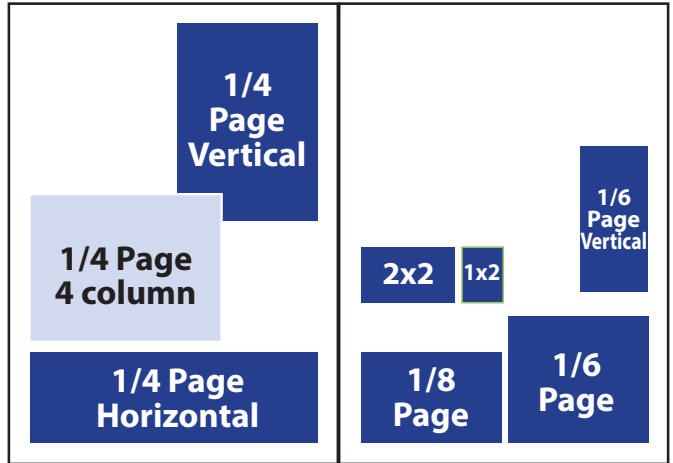

Display Ad Sizes

2 Page Spread -
21.375" wide x 14.75" high

1/2 Page - Horizontal: 10.125" wide x 7" high
Vertical: 5" wide x 14.75" high
4 column: 6.7" wide x 11" high

Full Page -
10.125" wide x
14.75" high

1/3 Page -
Vertical:
5" wide x 9.75" high
Horizontal:
10.125" wide x
4.5" high

1/4 Page -
Vertical:
5" wide x 7" high
Horizontal:
10.125" wide x
3.25" high
4 column:
6.7" wide x 5.25" high

1/6 Page -
5" wide x 4.5" high
1/8 Page -
5" wide x 3.25" high
2x2 -
3.25" wide x 2" high
1x2 -
1.5" wide x 2" high

Six Column Tabloid Size Format

"All dairy, all the time"[™]

DAIRY STAR

www.dairystar.com

522 Sinclair Lewis Avenue
Sauk Centre, MN 56378

Phone: 320-352-6303
Fax: 320-352-5647