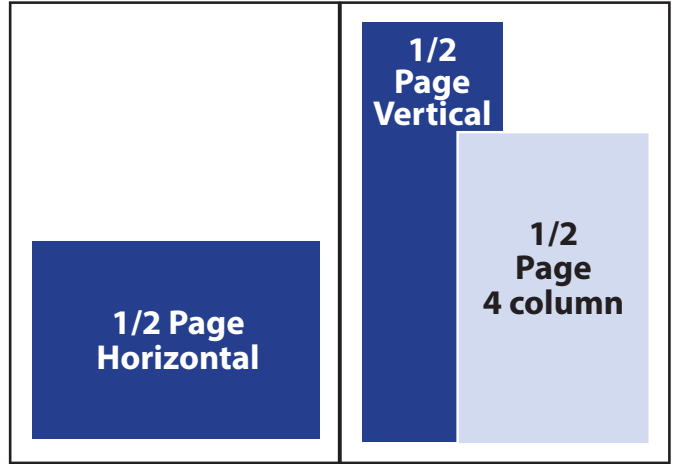

Display Ad Sizes

2 Page Spread -
21.375" wide x 14.75" high

1/2 Page - Horizontal: 10.125" wide x 7" high
Vertical: 5" wide x 14.75" high
4 column: 6.7" wide x 11" high

Full Page -
10.125" wide x
14.75" high

1/3 Page -
Vertical:
5" wide x 9.75" high
Horizontal:
10.125" wide x
4.5" high

1/4 Page -
Vertical:
5" wide x 7" high
Horizontal:
10.125" wide x
3.25" high
4 column:
6.7" wide x 5.25" high

1/6 Page -
5" wide x 4.5" high
1/8 Page -
5" wide x 3.25" high
2x2 -
3.25" wide x 2" high
1x2 -
1.5" wide x 2" high