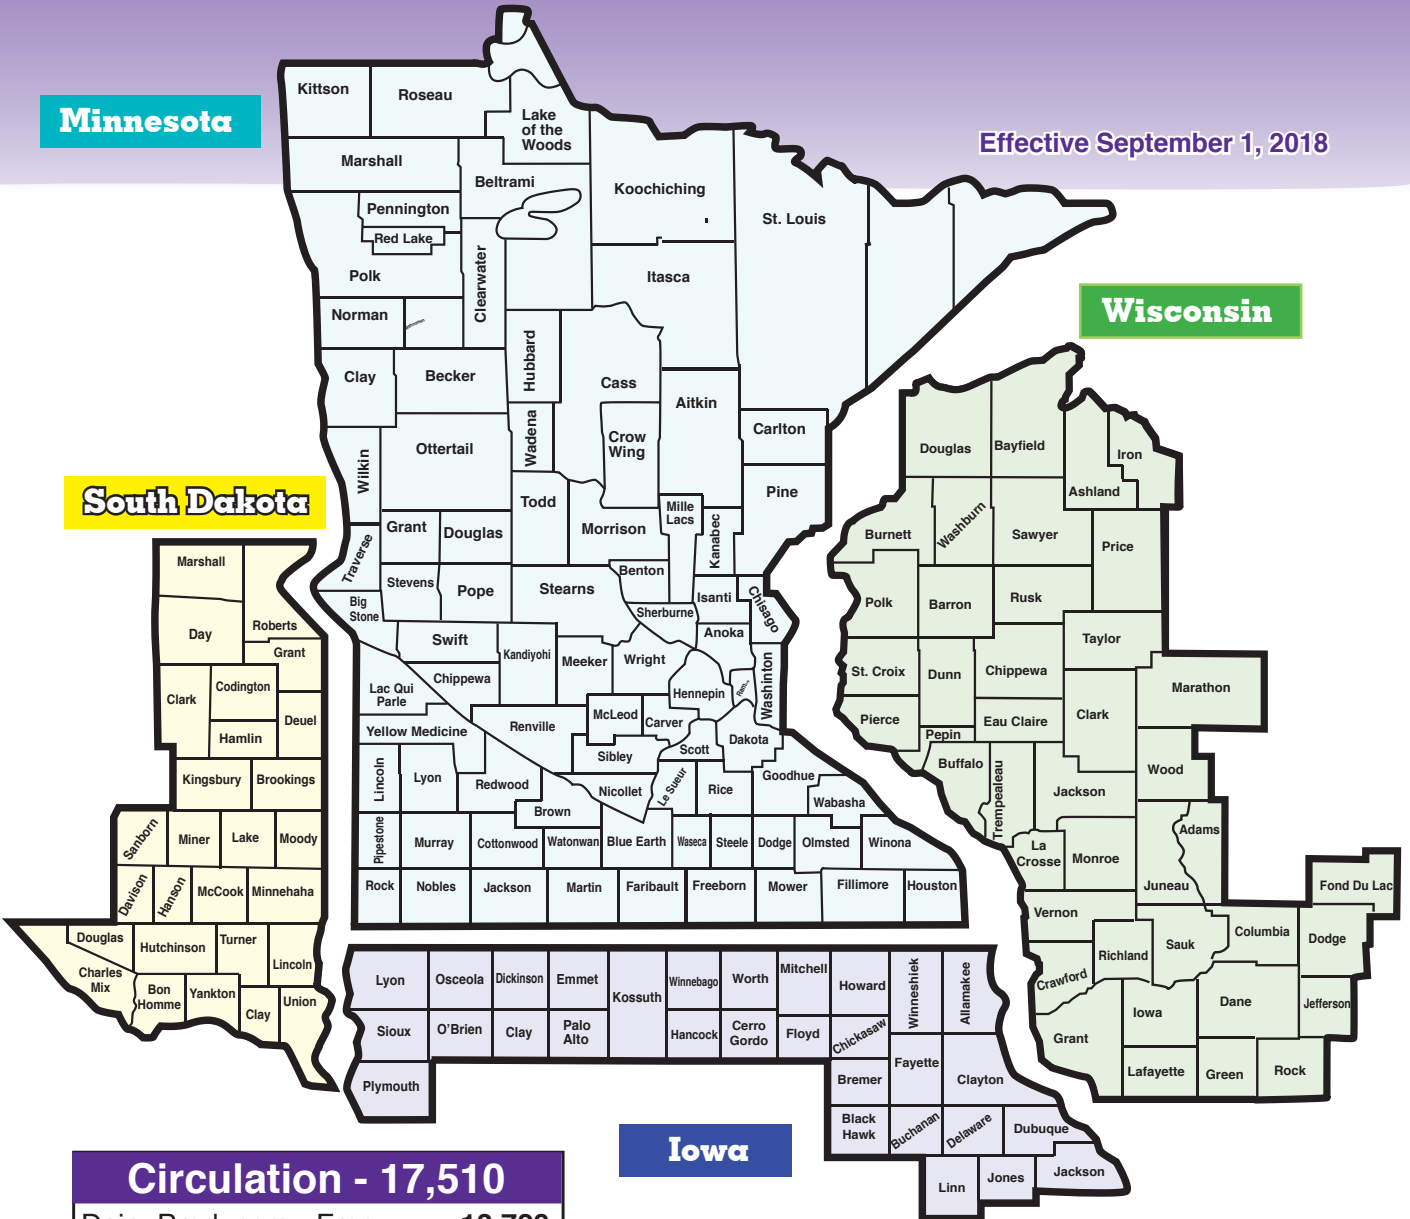

# Coverage Map

**Minnesota**

Effective September 1, 2018

**Wisconsin**

**South Dakota**

**Iowa**

## Circulation - 17,510

Dairy Producers - Free	13,728
Paid subscriptions	1,493
Advertiser	645
Complimentary	64
Newsstand/Counter - Free	1,320
<b>Total Circulation</b>	<b>17,250</b>

"All dairy, all the time"™

# DAIRY STAR

[www.dairystar.com](http://www.dairystar.com)

522 Sinclair Lewis Avenue  
Sauk Centre, MN 56378

Phone: 320-352-6303

Fax: 320-352-5647