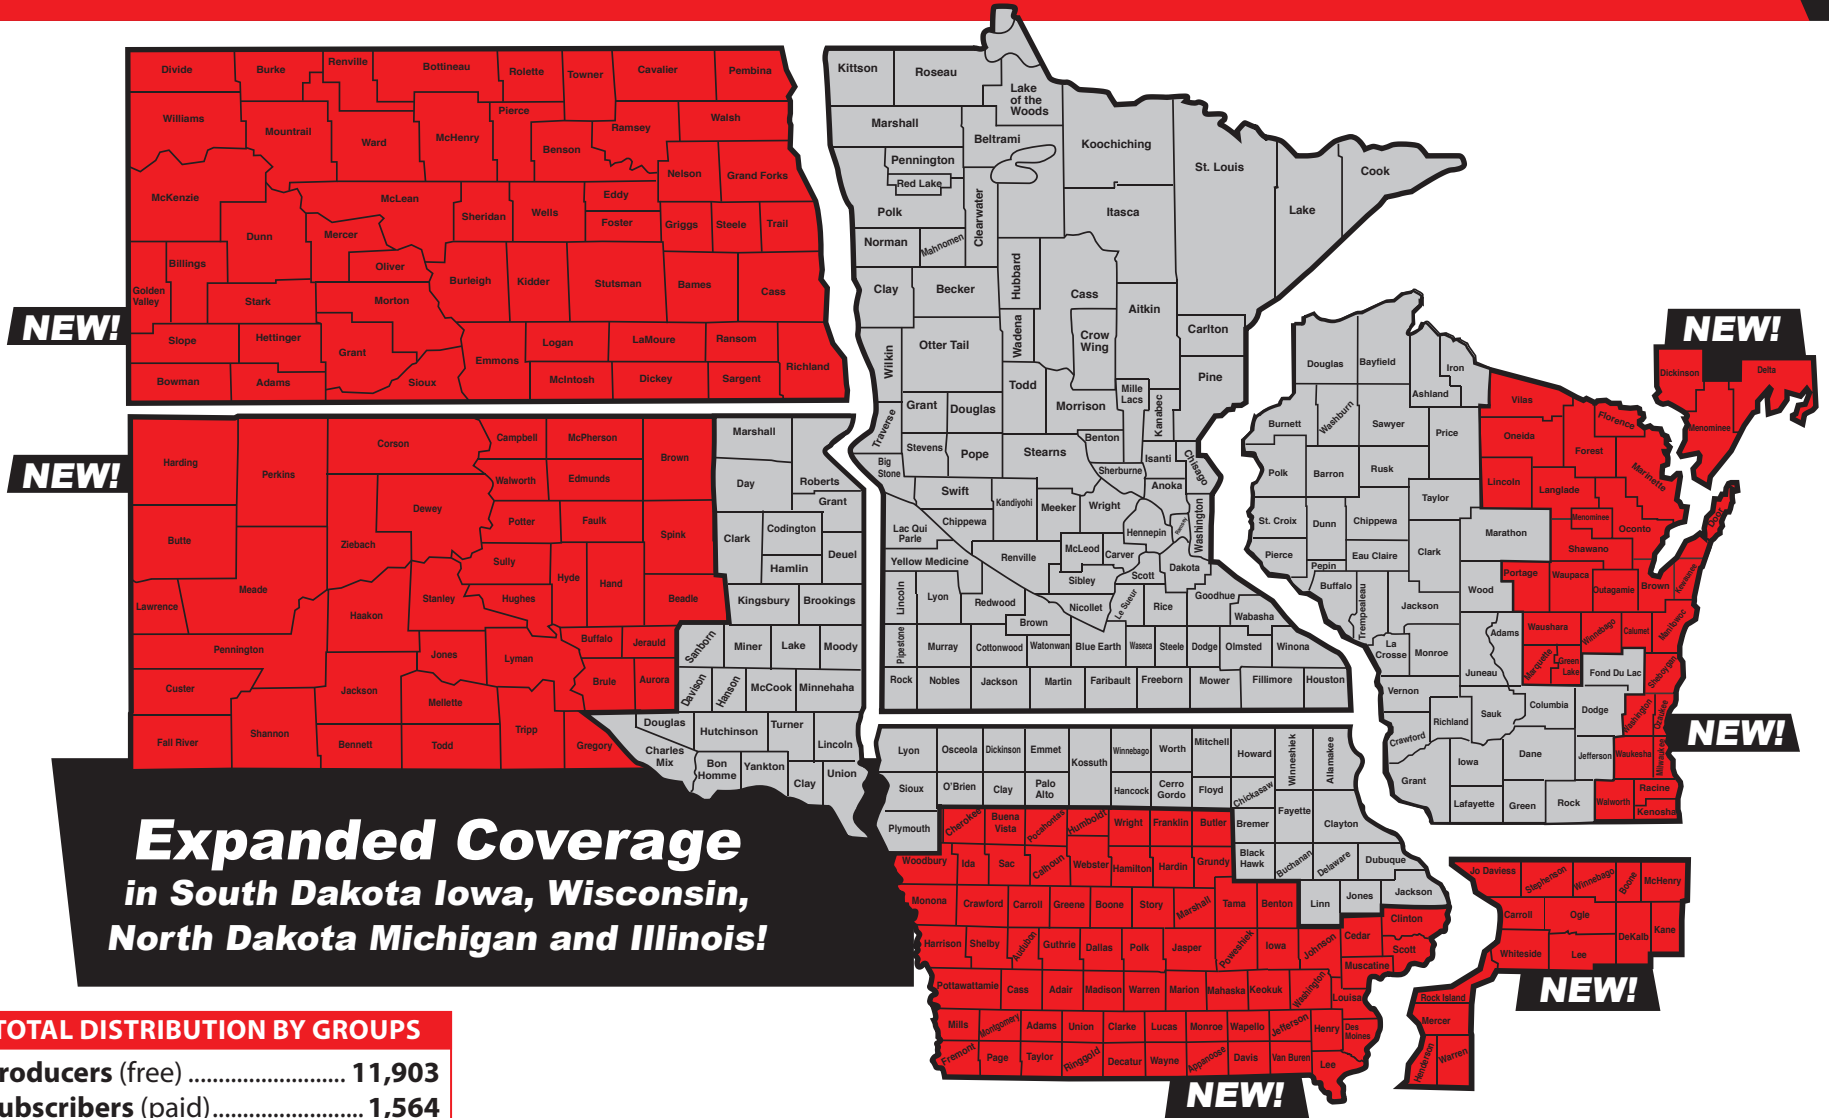

# COVERAGE MAP

**Expanded Coverage  
in South Dakota Iowa, Wisconsin,  
North Dakota Michigan and Illinois!**

TOTAL DISTRIBUTION BY GROUPS	
Producers (free)	11,903
Subscribers (paid)	1,564
Advertisers (free)	661
Complimentary (free)	66
Newsstand/Counter (free)	1,320
<b>TOTAL</b>	<b>15,504</b>

**DAIRY STAR**  
"All dairy, all the time"<sup>SM</sup>

522 Sinclair Lewis Avenue • Sauk Centre, MN 56378  
Phone: 320-352-6303 • Fax: 320-352-5647  
[www.dairystar.com](http://www.dairystar.com)